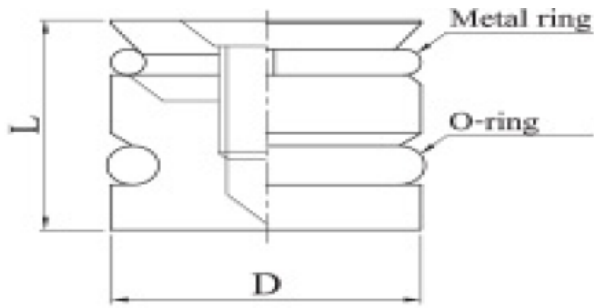

COOLING CIRCUIT PLUG

CIRCUIT PLUG O RING TYPE (SCP)

CODE	D	L	
CPO - 4	4	8	
CPO - 6	6	10	
CPO - 8	8	10	
CPO - 10	10	10	
CPO - 12	12	12	

CODE	D	L	
CPO - 14	14	13	
CPO - 16	16	14	
CPO - 18	18	16	
CPO - 20	20	19	
CPO - 25	25	19	

COOLING PLUG THREAD TYPE

CODE	D	L	HEX		CODE	D	L	HEX	
CPT - 8	8	8	4		CPT - 1/4	1/4"	8	6	
					BSP				
CPT - 10	10	8	5		CPT - 3/8	3/8"	10	8	
					BSP				
CPT - 12	12	8	6		CPT - 1/2	1/2"	12	10	
					BSP				
CPT - 14	14	10	7		CPT - 3/4	3/4"	14	14	
					BSP				
CPT - 1/8	1/8"	7	5						
BSP									